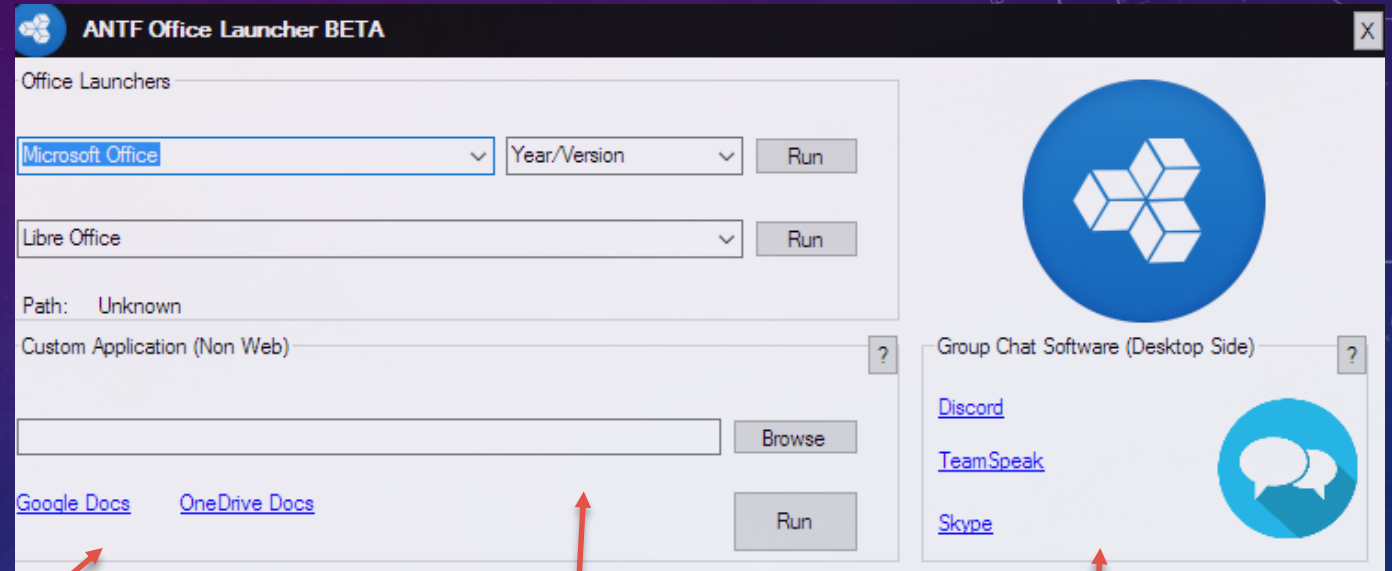

# ANTF OFFICE LAUNCHER

A BRIEF UNDERSTANDING

**NEBULA**<sup>TM</sup>  
AN ANTF VIRTUAL OPERATING ENVIROMENT

# HOW TO ACCESS THE OFFICE LAUNCHER

Step1: Click on Applications

Step2: Click on Office Suite  
(This is the Launcher)

# THE OFFICE LAUNCHER

Allows you to select the Microsoft office application and version (2007, 2010, 365)

Allows you to select the Libre Office application to run

Access to Google Docs online And Microsoft's Equivalents